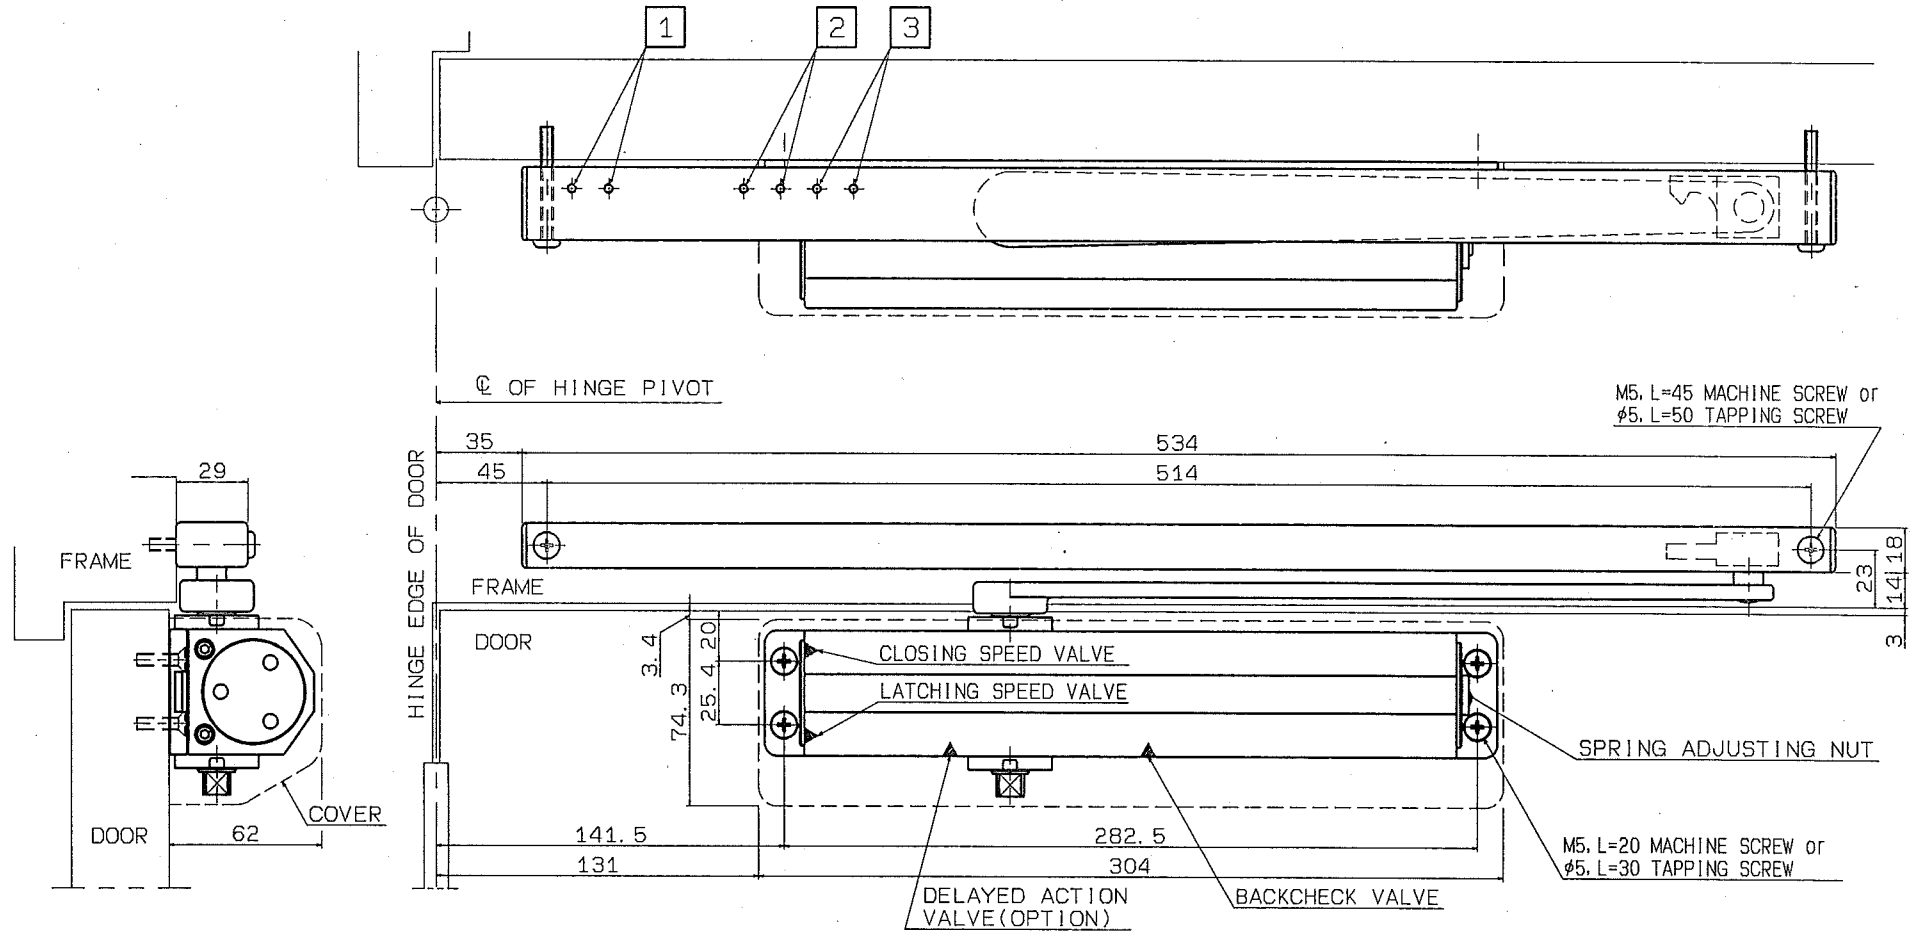

With hold-open	Maximum door weight	Maximum door width	
		Interior	Exterior
DS-3550	50~150kg	900~1550mm	800~1350mm

- Spring adjustable type
- With backcheck

RYOBI LIMITED

PRODUCTS  
DOOR CLOSER

APPLICATION  
Standard

MODEL No.  
DS-3550

DATE  
08/30/2018

REV.

With hold-open	Maximum door weight	Maximum door width	
		Interior	Exterior
DS-3550P	50~150kg	900~1550mm	800~1350mm

- Spring adjustable type
- With backcheck

RYOBI LIMITED	PRODUCTS	APPLICATION	MODEL No.	DATE	REV.
	DOOR CLOSER	Parallel arm	DS-3550P	08/30/2018	

Without hold-open	With hold-open	Maximum door weight	Maximum door width	
			Interior	Exterior
D-3550T	DS-3550T	40~65kg	800~1050mm	800~900mm

Hold-open device installation position	①	②	③
Maximum opening angle	108°	87°	81°

- Spring adjustable type
- with backcheck

RYOBI LIMITED

PRODUCTS

DOOR CLOSER

APPLICATION

Track-rail arm

MODEL No.

D-3550T, DS-3550T