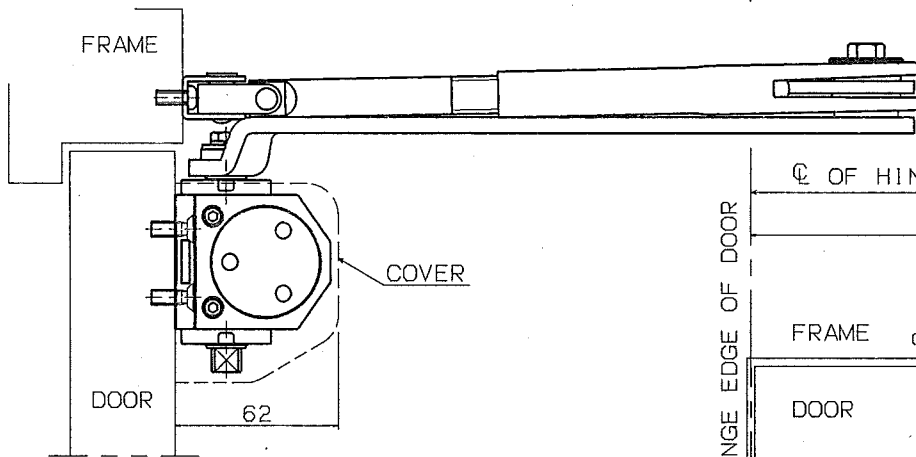

With hold-open	Maximum door weight	Maximum door width	
		Interior	Exterior
DS-3550	50~150kg	900~1550mm	800~1350mm

- Spring adjustable type
- With backcheck

RYOBI LIMITED

PRODUCTS  
DOOR CLOSER

APPLICATION  
Standard

MODEL No.  
DS-3550

DATE  
08/30/2018

REV.

With hold-open	Maximum door weight	Maximum door width	
		Interior	Exterior
DS-3550P	50~150kg	900~1550mm	800~1350mm

- Spring adjustable type
- With backcheck

RYOBI LIMITED	PRODUCTS	APPLICATION	MODEL No.	DATE	REV.
	DOOR CLOSER	Parallel arm	DS-3550P	08/30/2018	

Without hold-open	With hold-open	Maximum door weight	Maximum door width	
			Interior	Exterior
D-3550T	DS-3550T	40~65kg	800~1050mm	800~900mm

Hold-open device installation position	①	②	③
Maximum opening angle	108°	87°	81°