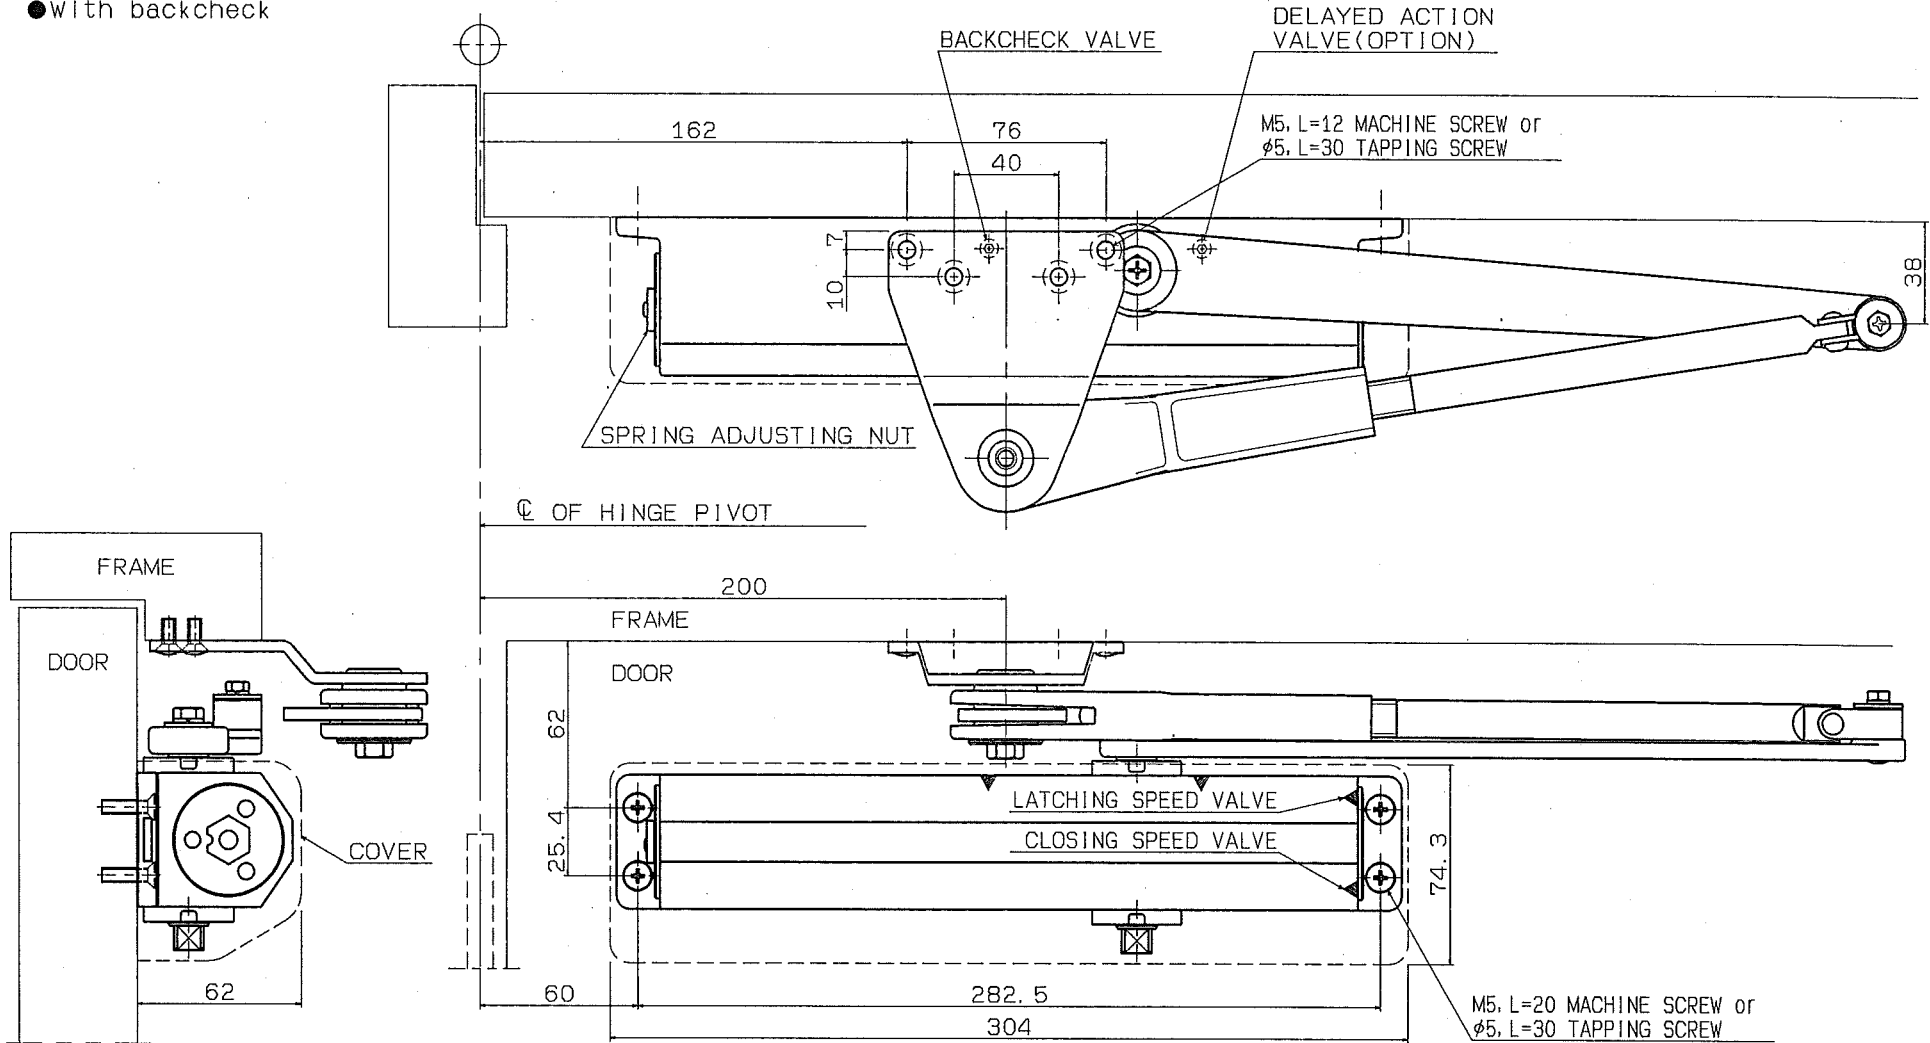

With hold-open	Maximum door weight	Maximum door width	
		Interior	Exterior
DS-3550	50~150kg	900~1550mm	800~1350mm

- Spring adjustable type
- With backcheck

RYOBI LIMITED

PRODUCTS  
DOOR CLOSER

APPLICATION  
Standard

MODEL No.  
DS-3550

DATE  
08/30/2018

REV.

With hold-open	Maximum door weight	Maximum door width	
		Interior	Exterior
DS-3550P	50~150kg	900~1550mm	800~1350mm

- Spring adjustable type
- With backcheck

RYOBI LIMITED	PRODUCTS	APPLICATION	MODEL No.	DATE	REV.
	DOOR CLOSER	Parallel arm	DS-3550P	08/30/2018	

Without hold-open	With hold-open	Maximum door weight	Maximum door width	
			Interior	Exterior
D-3550T	DS-3550T	40~65kg	800~1050mm	800~900mm

Hold-open device installation position	①	②	③
Maximum opening angle	108°	87°	81°

- Spring adjustable type
- with backcheck

RYOBI LIMITED

PRODUCTS

DOOR CLOSER

APPLICATION

Track-rail arm

MODEL No.

D-3550T, DS-3550T