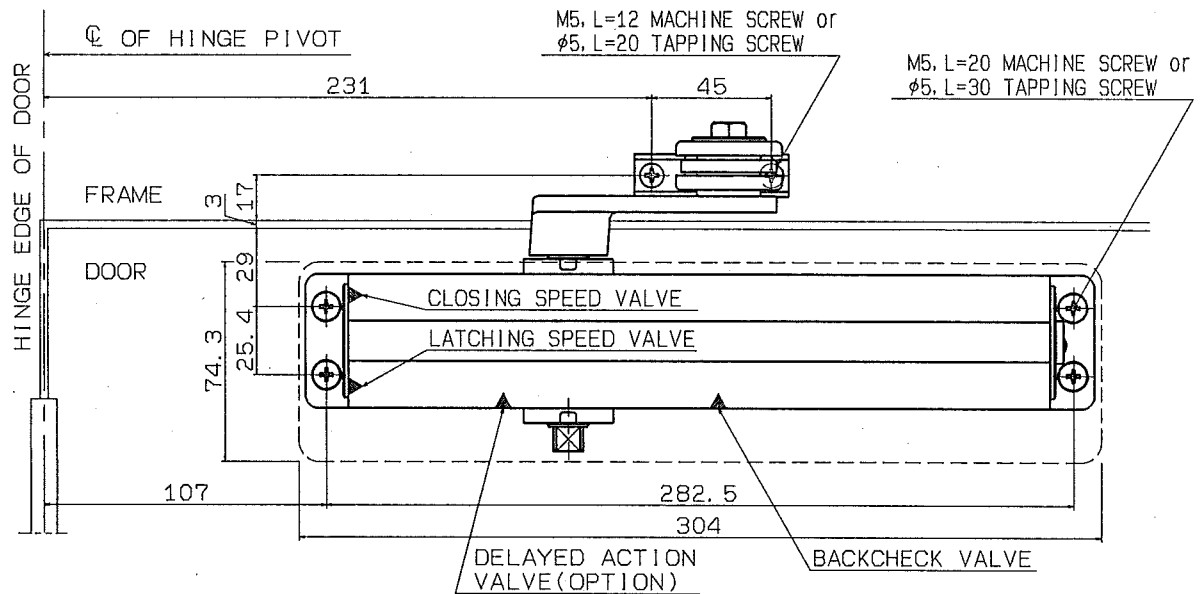

With hold-open	Maximum door weight	Maximum door width	
		Interior	Exterior
DS-3550	50~150kg	900~1550mm	800~1350mm

- Spring adjustable type
- With backcheck

RYOBI LIMITED

PRODUCTS  
DOOR CLOSER

APPLICATION  
Standard

MODEL No.  
DS-3550

DATE  
08/30/2018

REV.

With hold-open	Maximum door weight	Maximum door width	
		Interior	Exterior
DS-3550P	50~150kg	900~1550mm	800~1350mm

- Spring adjustable type
- With backcheck

RYOBI LIMITED	PRODUCTS	APPLICATION	MODEL No.	DATE	REV.
	DOOR CLOSER	Parallel arm	DS-3550P	08/30/2018	

Without hold-open	With hold-open	Maximum door weight	Maximum door width	
			Interior	Exterior
D-3550T	DS-3550T	40~65kg	800~1050mm	800~900mm

Hold-open device installation position	①	②	③
Maximum opening angle	108°	87°	81°

- Spring adjustable type
- with backcheck

RYOBI LIMITED

PRODUCTS

DOOR CLOSER

APPLICATION

Track-rail arm

MODEL No.

D-3550T, DS-3550T