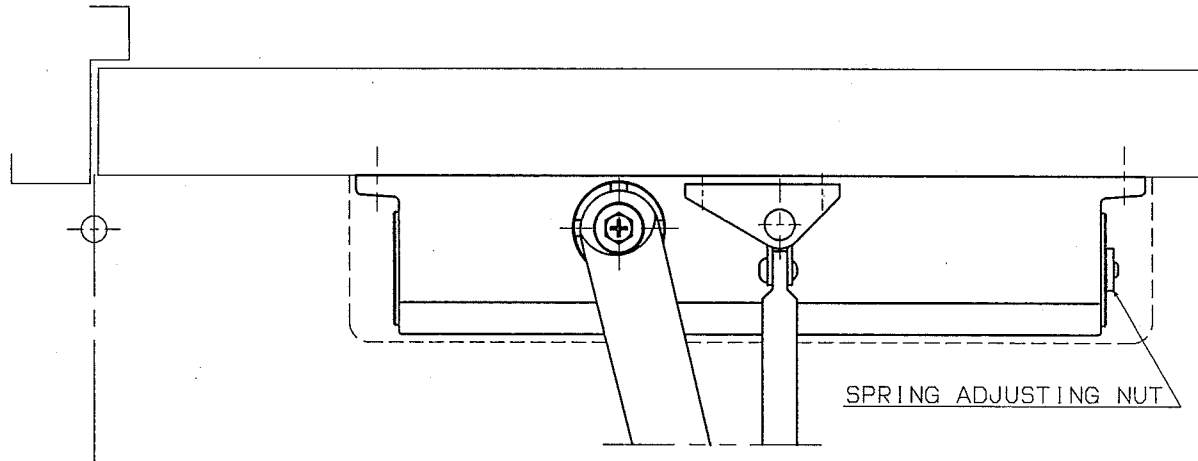

With hold-open	Maximum door weight	Maximum door width	
		Interior	Exterior
DS-3550	50~150kg	900~1550mm	800~1350mm

- Spring adjustable type
- With backcheck

RYOBI LIMITED

PRODUCTS  
DOOR CLOSER

APPLICATION  
Standard

MODEL No.  
DS-3550

DATE  
08/30/2018

REV.

With hold-open	Maximum door weight	Maximum door width	
		Interior	Exterior
DS-3550P	50~150kg	900~1550mm	800~1350mm

- Spring adjustable type
- With backcheck

RYOBI LIMITED	PRODUCTS	APPLICATION	MODEL No.	DATE	REV.
	DOOR CLOSER	Parallel arm	DS-3550P	08/30/2018	

Without hold-open	With hold-open	Maximum door weight	Maximum door width	
			Interior	Exterior
D-3550T	DS-3550T	40~65kg	800~1050mm	800~900mm

Hold-open device installation position	①	②	③
Maximum opening angle	108°	87°	81°